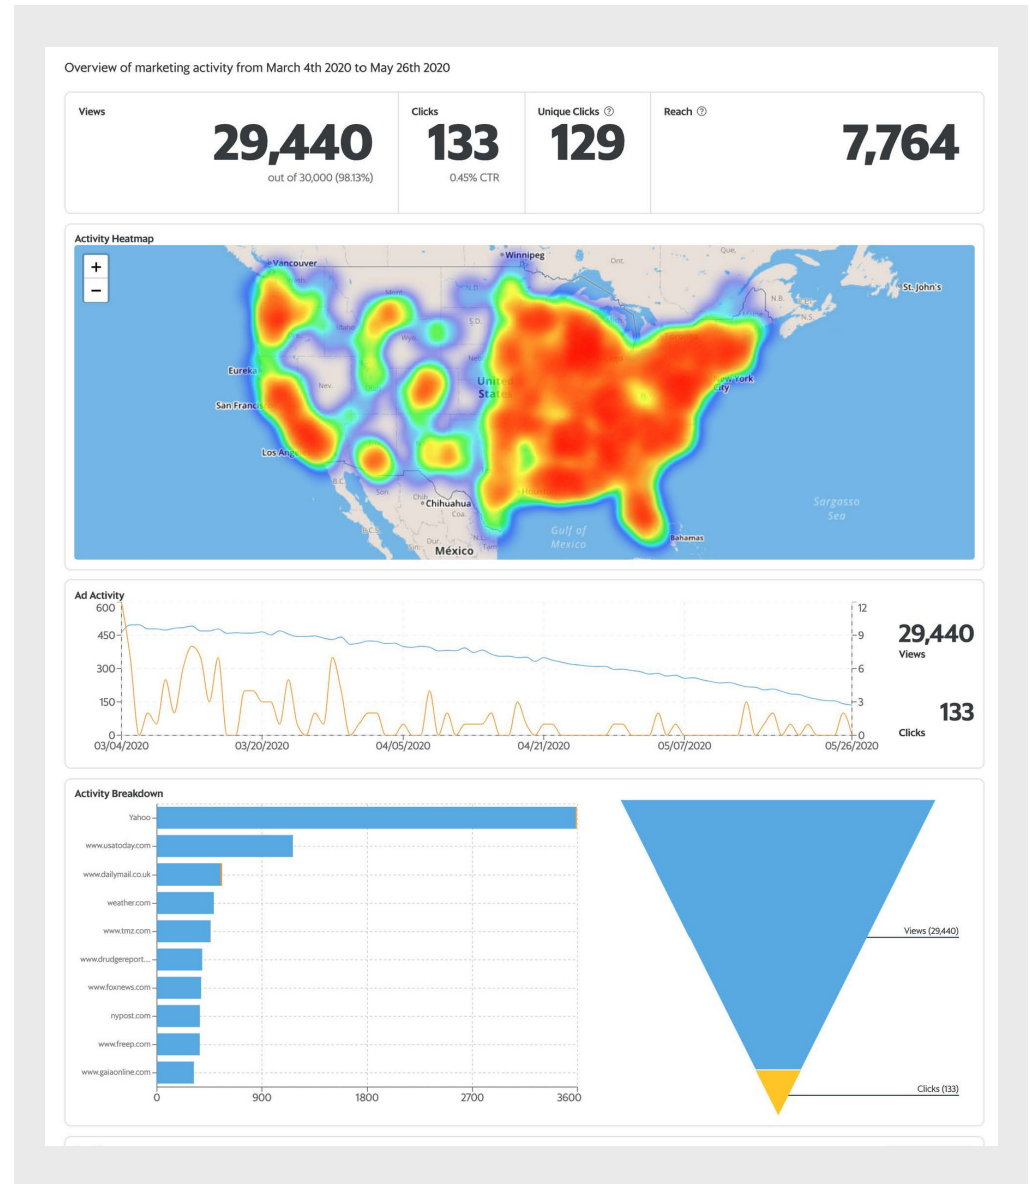

CHOOSE YOUR CAMPAIGN

BASIC

\$3000

Total Ad Views: 100,000
Duration: 3 Months

STANDARD

\$4000

Total Ad Views: 160,000
Duration: 3 Months

PREMIUM

\$5000

Total Ad Views: 250,000
Duration: 3 Months

Deliverables

Required Ad Sizes:

- 300 x 250
- 728 x 90
- 160 x 600

Optional Sizes in pixels:

- 180x150
- 970x250
- 300x600
- 320x250
- 300x1050
- 970x90

File Format: .png, .jpg, .gif.